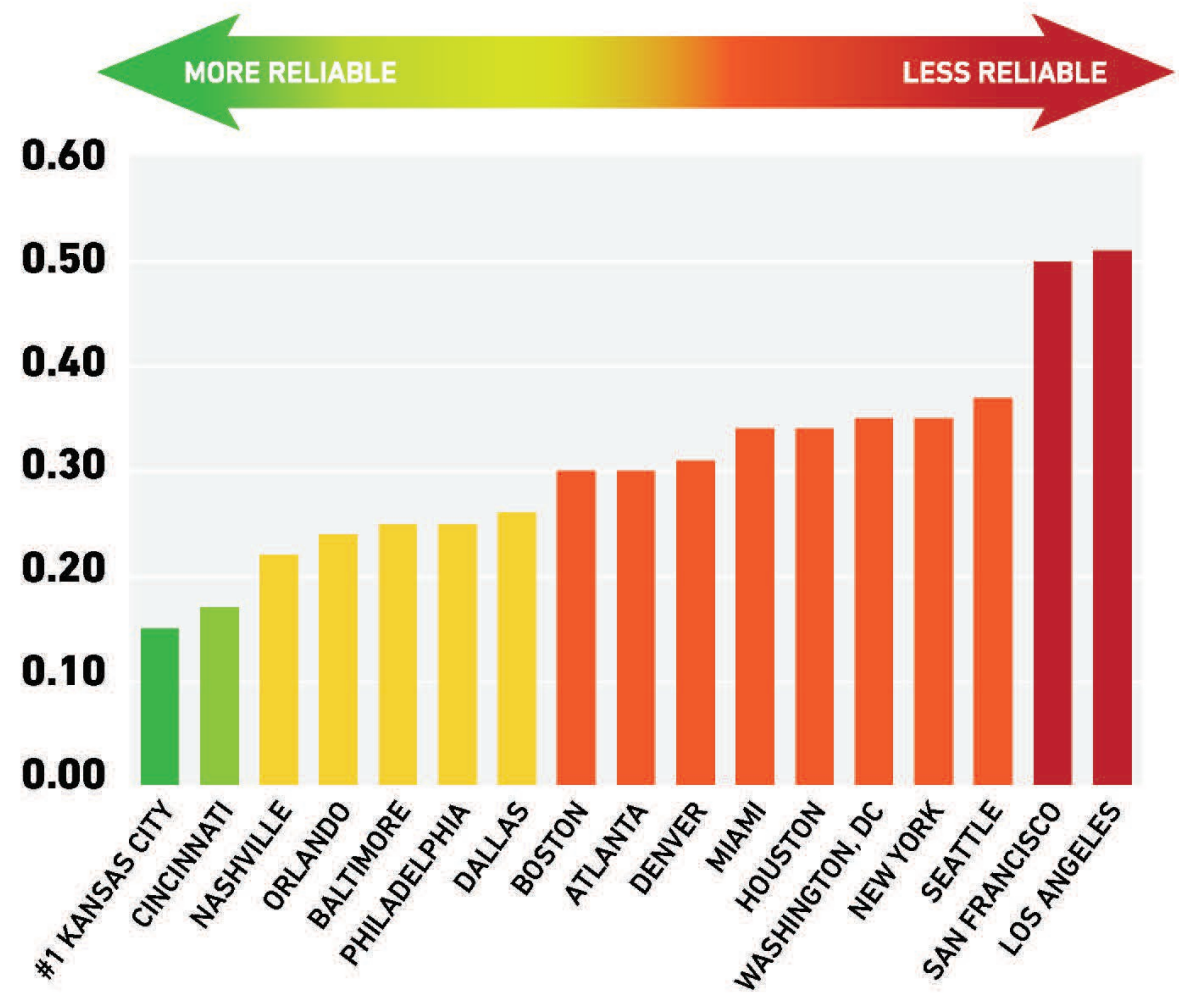

RELIABLE TRANSPORTATION SYSTEM

- Of the 17 Potential Host Cities, Kansas City is #1 in Reliability!
- Less Congestion
- Fewer Unexpected Delays
- Greater On-Time Arrivals

TRANSPORTATION RELIABILITY FACTOR

Source: Texas Transportation Institute 2019 Urban Mobility Study