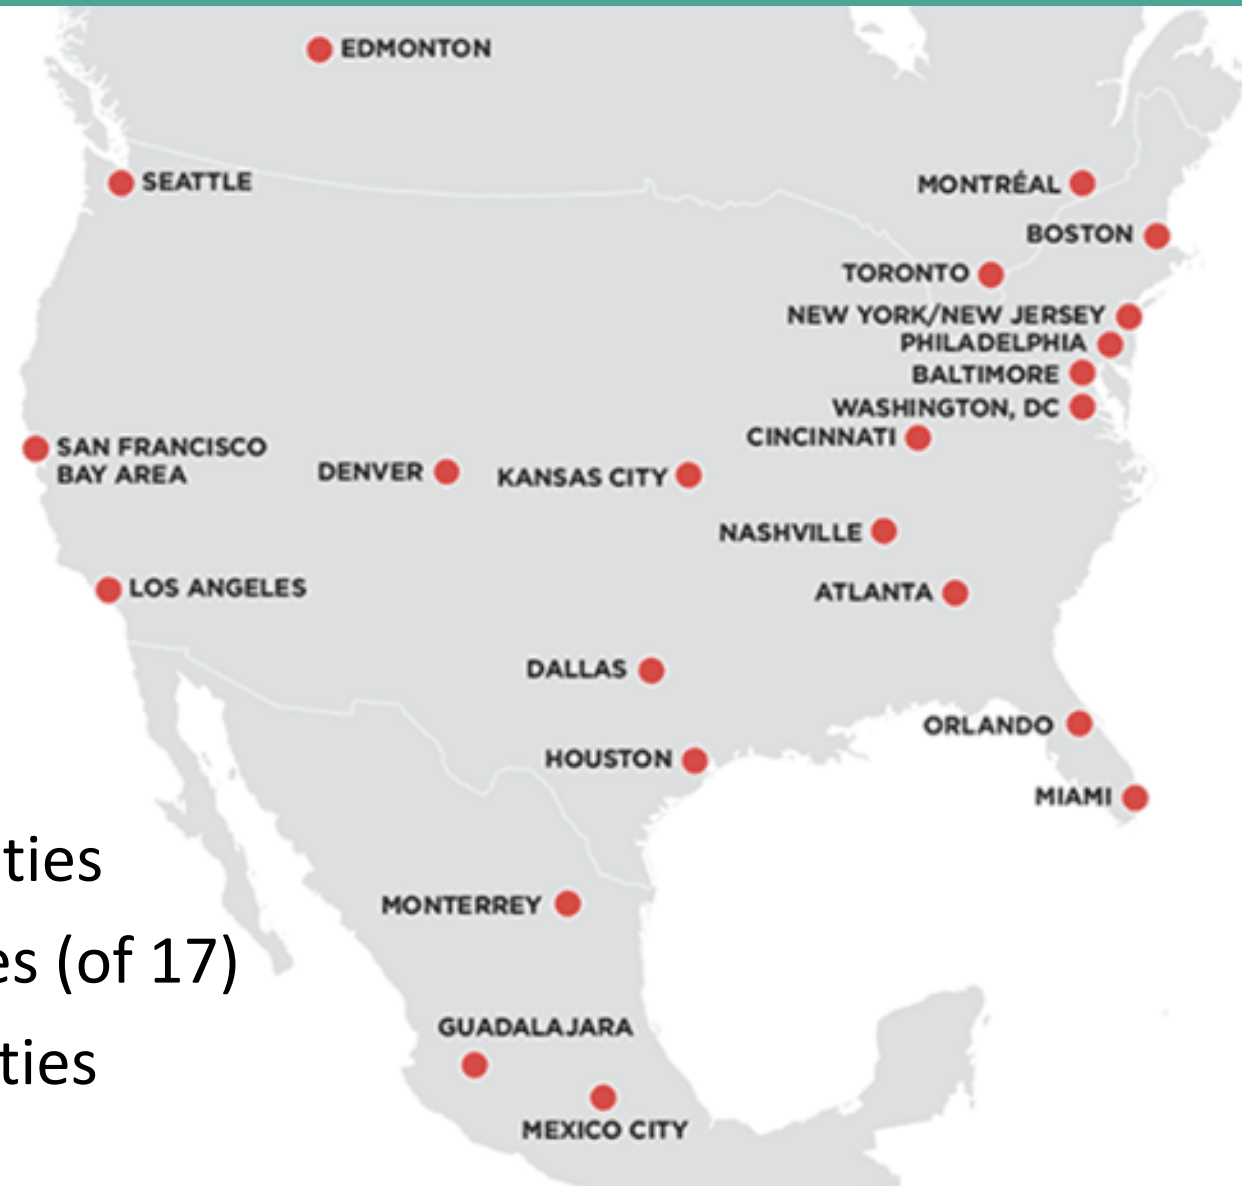

OFFICIAL WORLD CUP BID CITY  
BRING THE WORLD CUP TO THE MIDWEST

June 2021

October 2021

KC2026

WE GOT THE CUP

June 2022

KC2026

OFFICIAL WORLD CUP BID CITY  
BRING THE WORLD CUP TO THE MIDWEST

### Original Plan:

- Canada - 3 Cities
- U.S. - 10 Cities (of 17)
- Mexico - 3 Cities

KC2026

OFFICIAL WORLD CUP BID CITY  
BRING THE WORLD CUP TO THE MIDWEST

#### D4 Transport

Intercity connectivity (30%) & host city mobility (20%)		International accessibility (50%)	Overall score
Stadium	Score	Country score	
Atlanta	4.3	5.0	4.3
Baltimore	3.0		
Boston	3.6		
Cincinnati	2.8		
Dallas	3.8		
Denver	4.0		
Edmonton	2.5		
Guadalajara	2.3		
Houston	4.3		
Kansas City	2.5		
Los Angeles	3.8		
Mexico City	4.0		
Miami	3.8		
Monterrey	3.3		
Montreal	4.4		
Nashville	3.2		
New York	3.8		
Orlando	3.9		
Philadelphia	4.0		
San Francisco	3.0		
Seattle	4.1		
Toronto	4.6		
Washington D.C.	3.2		
	<b>Average score</b>	3.6	