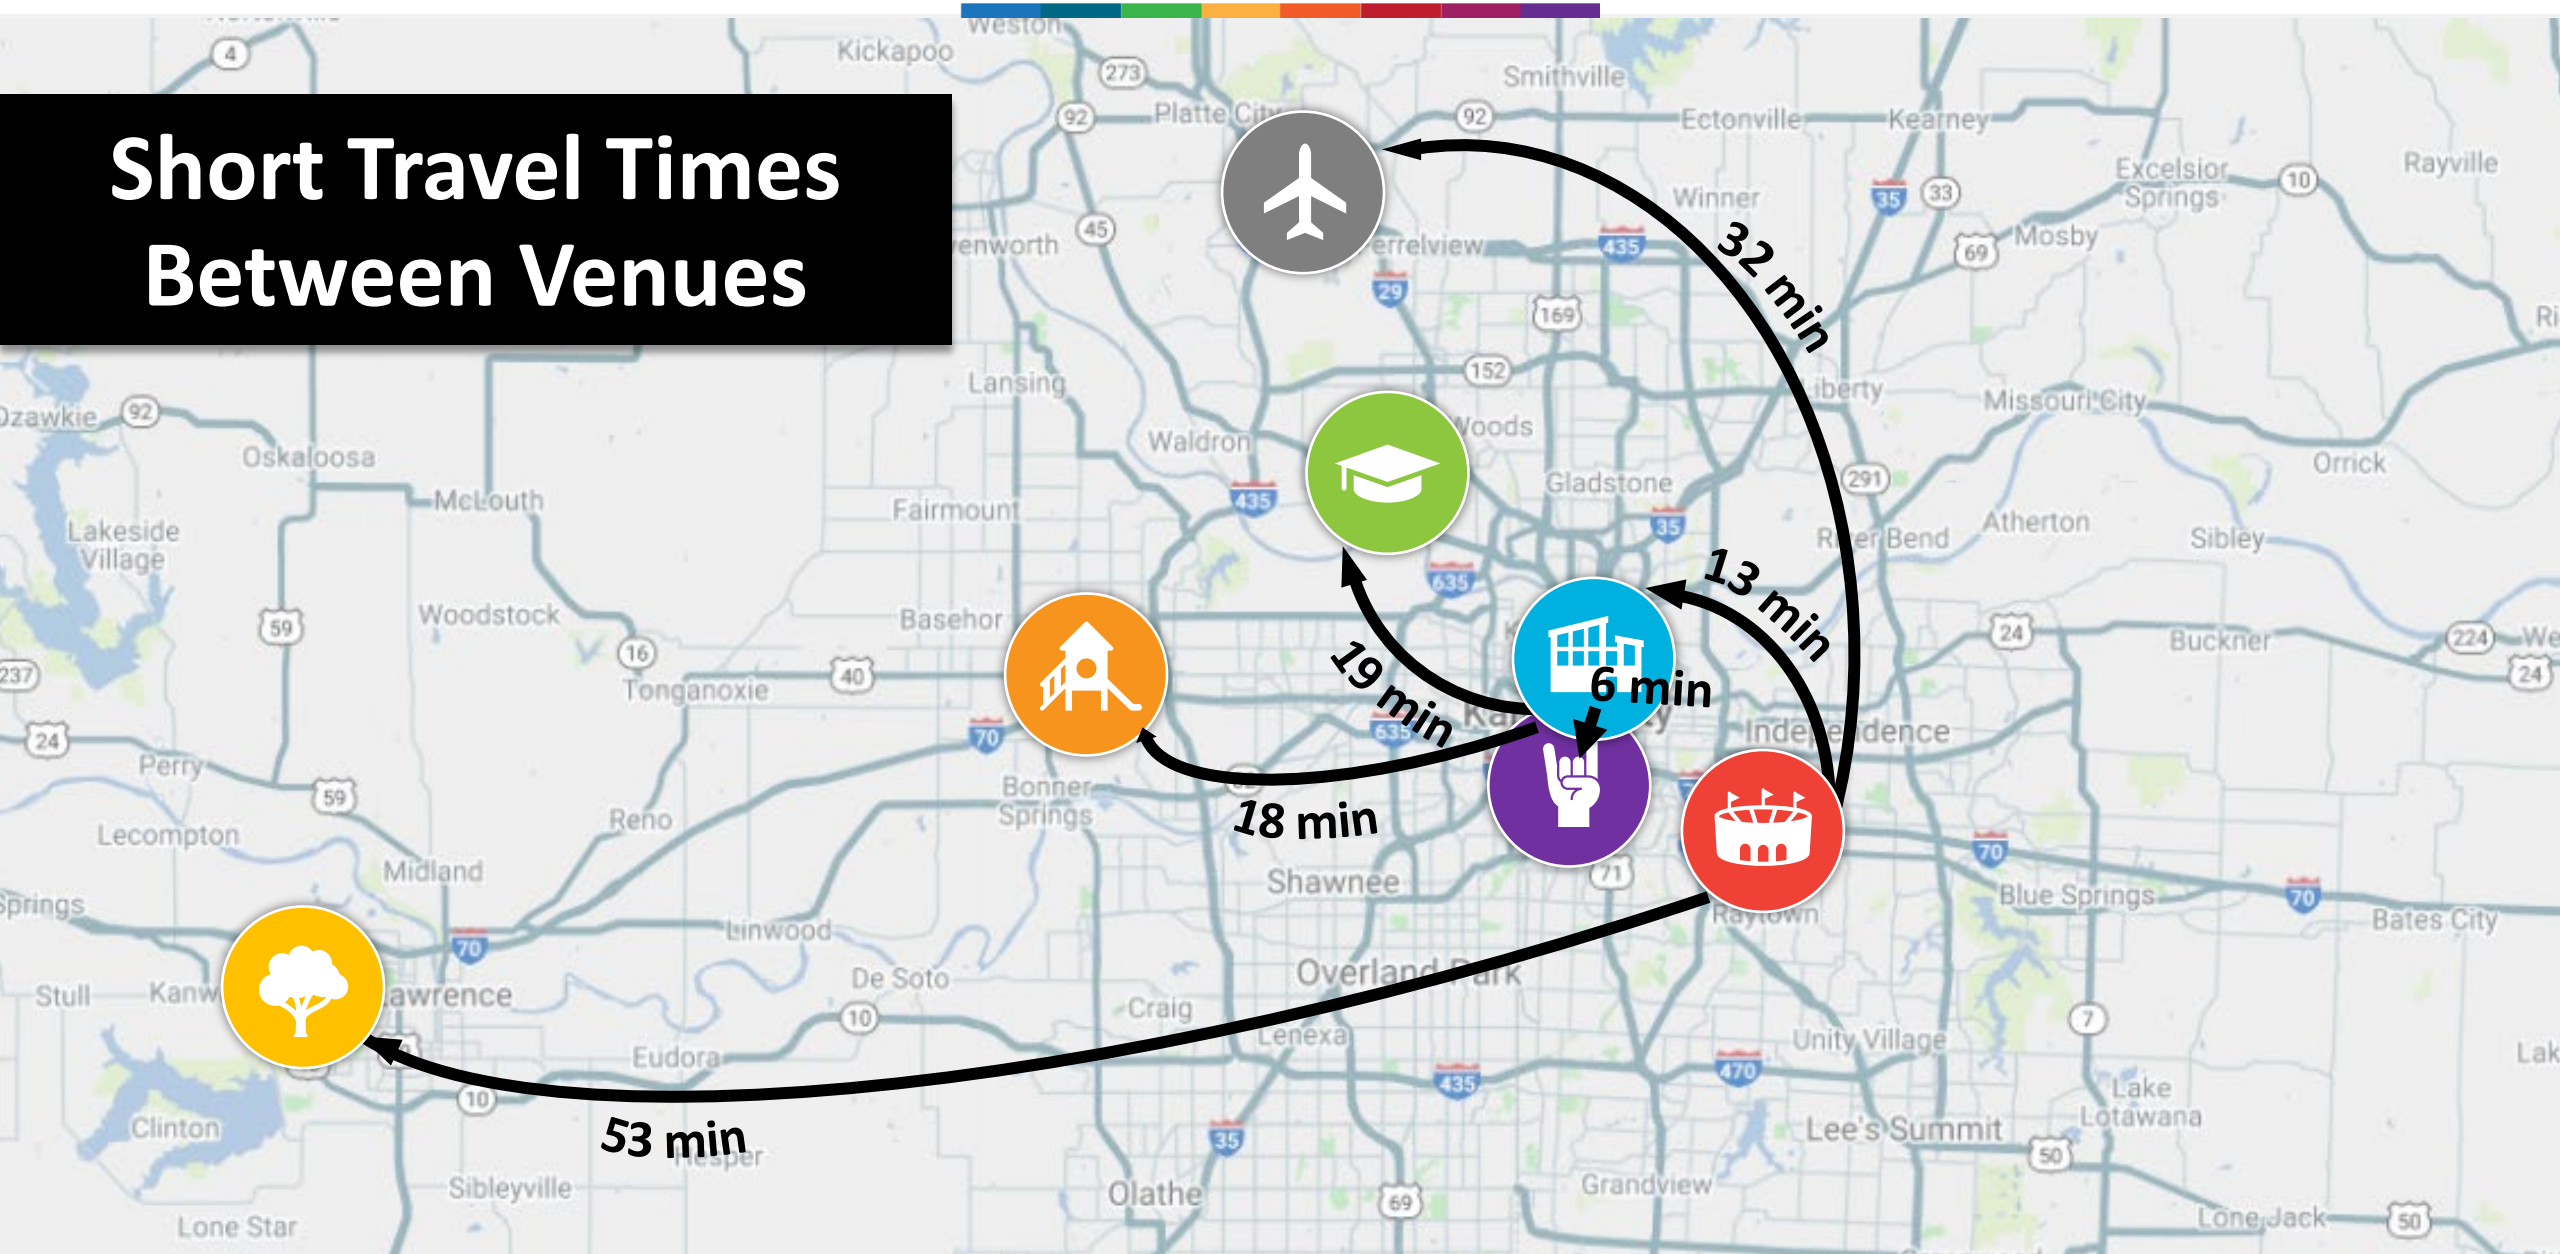

● Rock Chalk Park  
● Airport

● Arrowhead  
● Hotels

● Children's Mercy Park  
● Park University

● Fan Fest

**KC2026**  
OFFICIAL WORLD CUP BID CITY  
BRING THE WORLD CUP TO THE MIDWEST

# Short Travel Times Between Venues

## RELIABLE TRANSPORTATION SYSTEM

- Of the 17 Potential Host Cities, Kansas City is #1 in Reliability!
- Less Congestion
- Fewer Unexpected Delays
- Greater On-Time Arrivals

### KC STREETCAR

- Free to ride
- High Ridership with Locals and Tourists
- 10-12 Minute Frequency
- Stops are adjacent to Hotels and Fan-Fest Sites